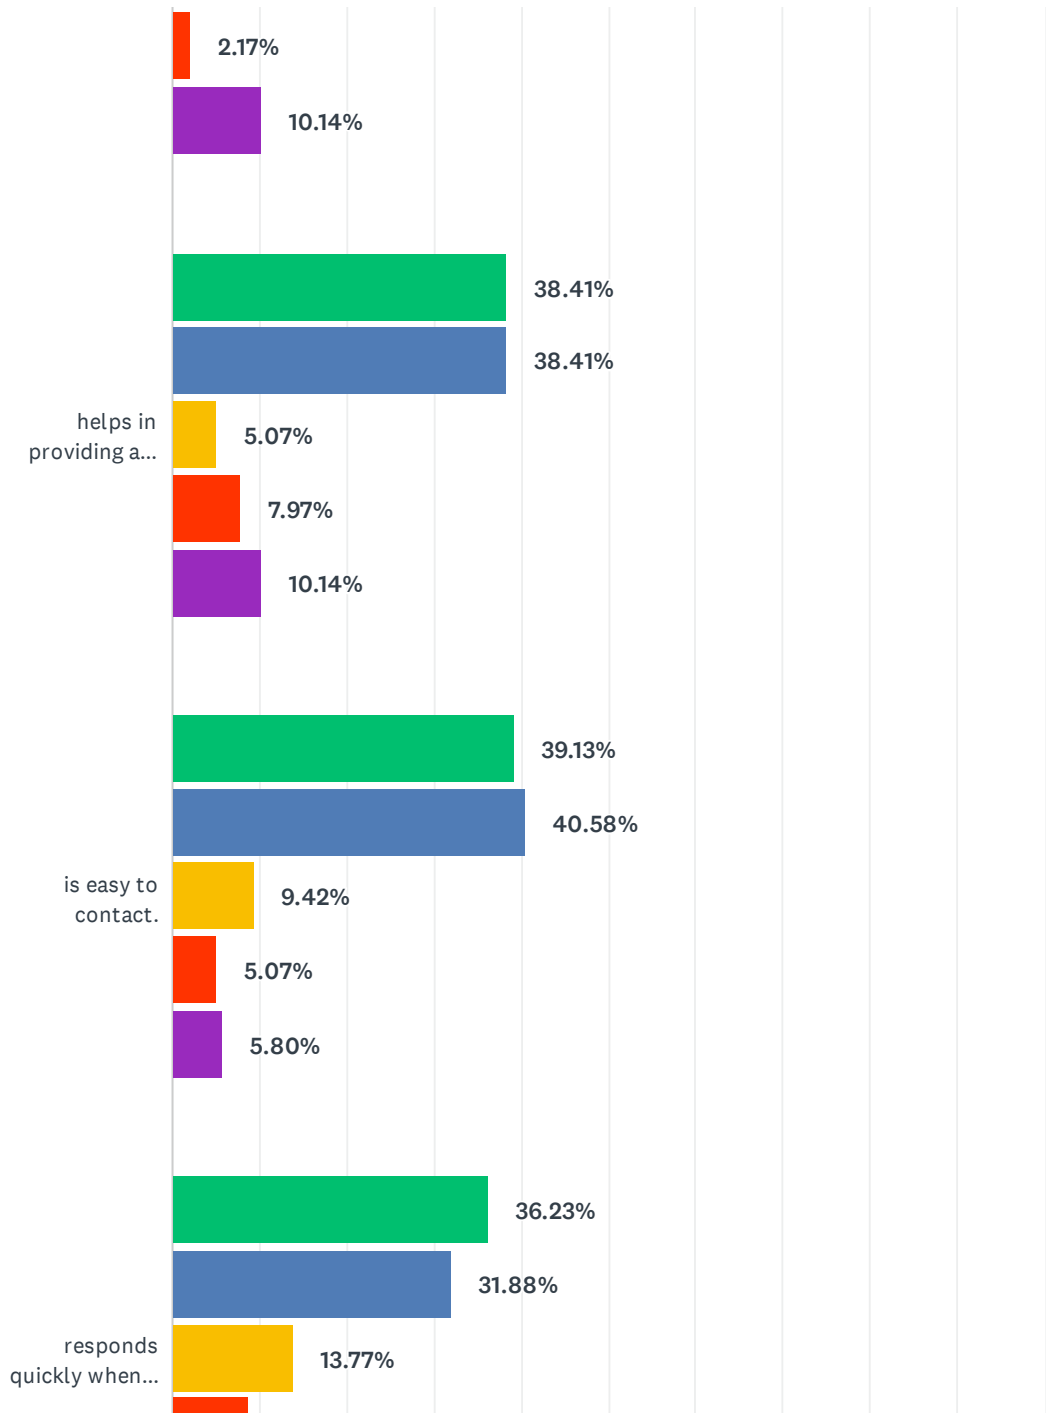

Q1 As a whole I am satisfied with the Wilson Police Department

Answered: 138 Skipped: 0

ANSWER CHOICES	RESPONSES	
Satisfied	79.71%	110
Unsatisfied	20.29%	28
TOTAL		138

Q2 I feel that the Police Department...

Answered: 138 Skipped: 0

Wilson Police Department-Citizen Survey 2021

Wilson Police Department-Citizen Survey 2021

■ Strongly Ag...
 ■ Agree
 ■ Indifferent
 ■ Disagree
■ Strongly Di...

	STRONGLY AGREE	AGREE	INDIFFERENT	DISAGREE	STRONGLY DISAGREE	TOTAL	WEIGHTED AVERAGE
understands the needs of the citizens.	34.78% 48	39.13% 54	10.87% 15	6.52% 9	8.70% 12	138	0.00
is successful in preventing crime.	23.19% 32	44.93% 62	12.32% 17	7.97% 11	11.59% 16	138	0.00
cares about the law abiding residents of Wilson.	45.65% 63	30.43% 42	11.59% 16	2.17% 3	10.14% 14	138	0.00
helps in providing a safe living environment.	38.41% 53	38.41% 53	5.07% 7	7.97% 11	10.14% 14	138	0.00
is easy to contact.	39.13% 54	40.58% 56	9.42% 13	5.07% 7	5.80% 8	138	0.00
responds quickly when needed.	36.23% 50	31.88% 44	13.77% 19	8.70% 12	9.42% 13	138	0.00

Wilson Police Department-Citizen Survey 2021

	STRONGLY AGREE	AGREE	INDIFFERENT	DISAGREE	STRONGLY DISAGREE	TOTAL	WEIGHTED AVERAGE
are good at their jobs.	44.20% 61	36.23% 50	7.97% 11	5.80% 8	5.80% 8	138	0.00
are professional.	48.55% 67	31.88% 44	10.14% 14	4.35% 6	5.07% 7	138	0.00
are courteous.	49.28% 68	33.33% 46	7.25% 10	5.07% 7	5.07% 7	138	0.00
are visible within my community.	34.78% 48	38.41% 53	6.52% 9	10.14% 14	10.14% 14	138	0.00
are effective within the school system.	31.88% 44	28.26% 39	32.61% 45	2.90% 4	4.35% 6	138	0.00
are strict when need be.	36.23% 50	34.06% 47	11.59% 16	7.25% 10	10.87% 15	138	0.00
are lenient when need be.	32.61% 45	34.06% 47	18.12% 25	5.80% 8	9.42% 13	138	0.00
have knowledge of the law.	42.03% 58	36.23% 50	11.59% 16	6.52% 9	3.62% 5	138	0.00
are people of integrity.	46.38% 64	32.61% 45	10.14% 14	4.35% 6	6.52% 9	138	0.00
are fair in regards to race.	46.38% 64	29.71% 41	13.77% 19	3.62% 5	6.52% 9	138	0.00