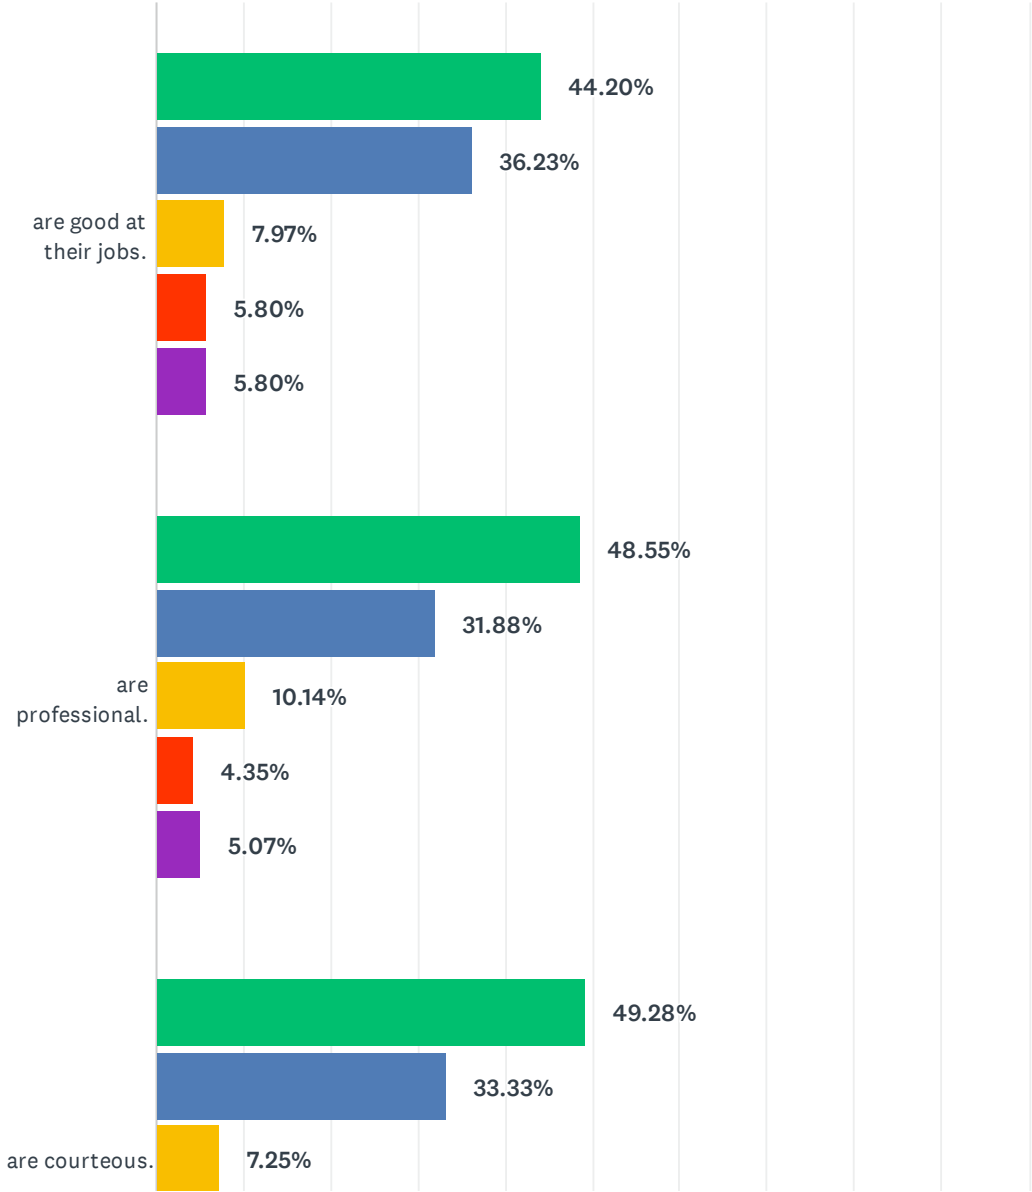

Answered: 138 Skipped: 0

Wilson Police Department-Citizen Survey 2021

Wilson Police Department-Citizen Survey 2021

■ Strongly Ag...
 ■ Agree
 ■ Indifferent
 ■ Disagree
■ Strongly Di...

	STRONGLY AGREE	AGREE	INDIFFERENT	DISAGREE	STRONGLY DISAGREE	TOTAL	WEIGHTED AVERAGE
understands the needs of the citizens.	34.78% 48	39.13% 54	10.87% 15	6.52% 9	8.70% 12	138	0.00
is successful in preventing crime.	23.19% 32	44.93% 62	12.32% 17	7.97% 11	11.59% 16	138	0.00
cares about the law abiding residents of Wilson.	45.65% 63	30.43% 42	11.59% 16	2.17% 3	10.14% 14	138	0.00
helps in providing a safe living environment.	38.41% 53	38.41% 53	5.07% 7	7.97% 11	10.14% 14	138	0.00
is easy to contact.	39.13% 54	40.58% 56	9.42% 13	5.07% 7	5.80% 8	138	0.00
responds quickly when needed.	36.23% 50	31.88% 44	13.77% 19	8.70% 12	9.42% 13	138	0.00

Q3 I believe that the officers themselves...

Answered: 138 Skipped: 0

Wilson Police Department-Citizen Survey 2021

Wilson Police Department-Citizen Survey 2021

Wilson Police Department-Citizen Survey 2021

Wilson Police Department-Citizen Survey 2021

	STRONGLY AGREE	AGREE	INDIFFERENT	DISAGREE	STRONGLY DISAGREE	TOTAL	WEIGHTED AVERAGE
are good at their jobs.	44.20% 61	36.23% 50	7.97% 11	5.80% 8	5.80% 8	138	0.00
are professional.	48.55% 67	31.88% 44	10.14% 14	4.35% 6	5.07% 7	138	0.00
are courteous.	49.28% 68	33.33% 46	7.25% 10	5.07% 7	5.07% 7	138	0.00
are visible within my community.	34.78% 48	38.41% 53	6.52% 9	10.14% 14	10.14% 14	138	0.00
are effective within the school system.	31.88% 44	28.26% 39	32.61% 45	2.90% 4	4.35% 6	138	0.00
are strict when need be.	36.23% 50	34.06% 47	11.59% 16	7.25% 10	10.87% 15	138	0.00
are lenient when need be.	32.61% 45	34.06% 47	18.12% 25	5.80% 8	9.42% 13	138	0.00
have knowledge of the law.	42.03% 58	36.23% 50	11.59% 16	6.52% 9	3.62% 5	138	0.00
are people of integrity.	46.38% 64	32.61% 45	10.14% 14	4.35% 6	6.52% 9	138	0.00
are fair in regards to race.	46.38% 64	29.71% 41	13.77% 19	3.62% 5	6.52% 9	138	0.00