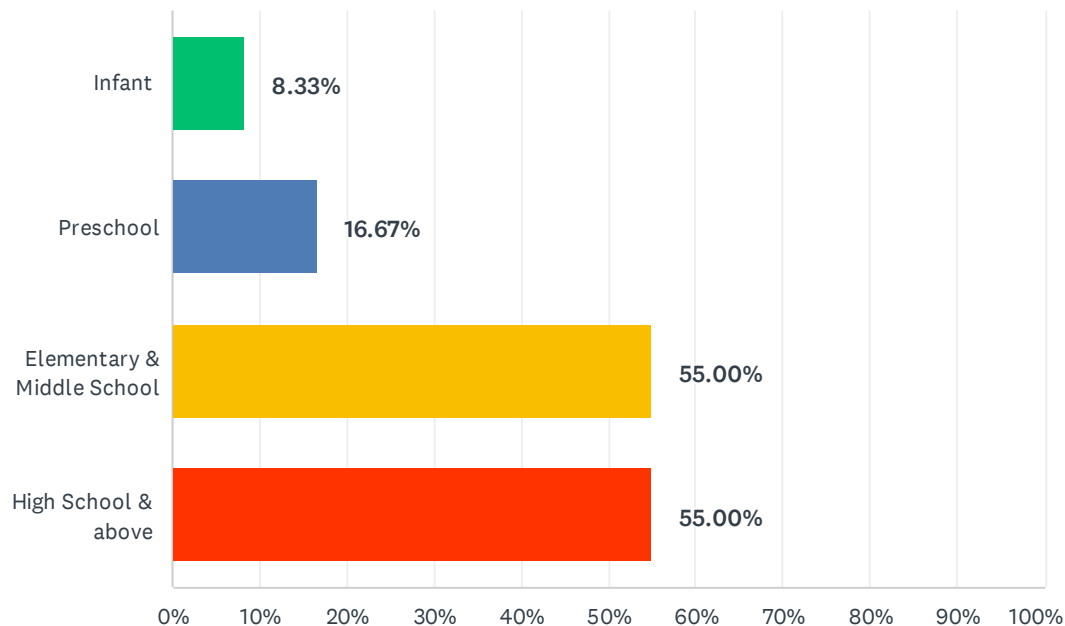

Q7 What age children, if any, do you have living in your home? (Check all that apply)

Answered: 60 Skipped: 78

ANSWER CHOICES	RESPONSES	
Infant	8.33%	5
Preschool	16.67%	10
Elementary & Middle School	55.00%	33
High School & above	55.00%	33
Total Respondents: 60