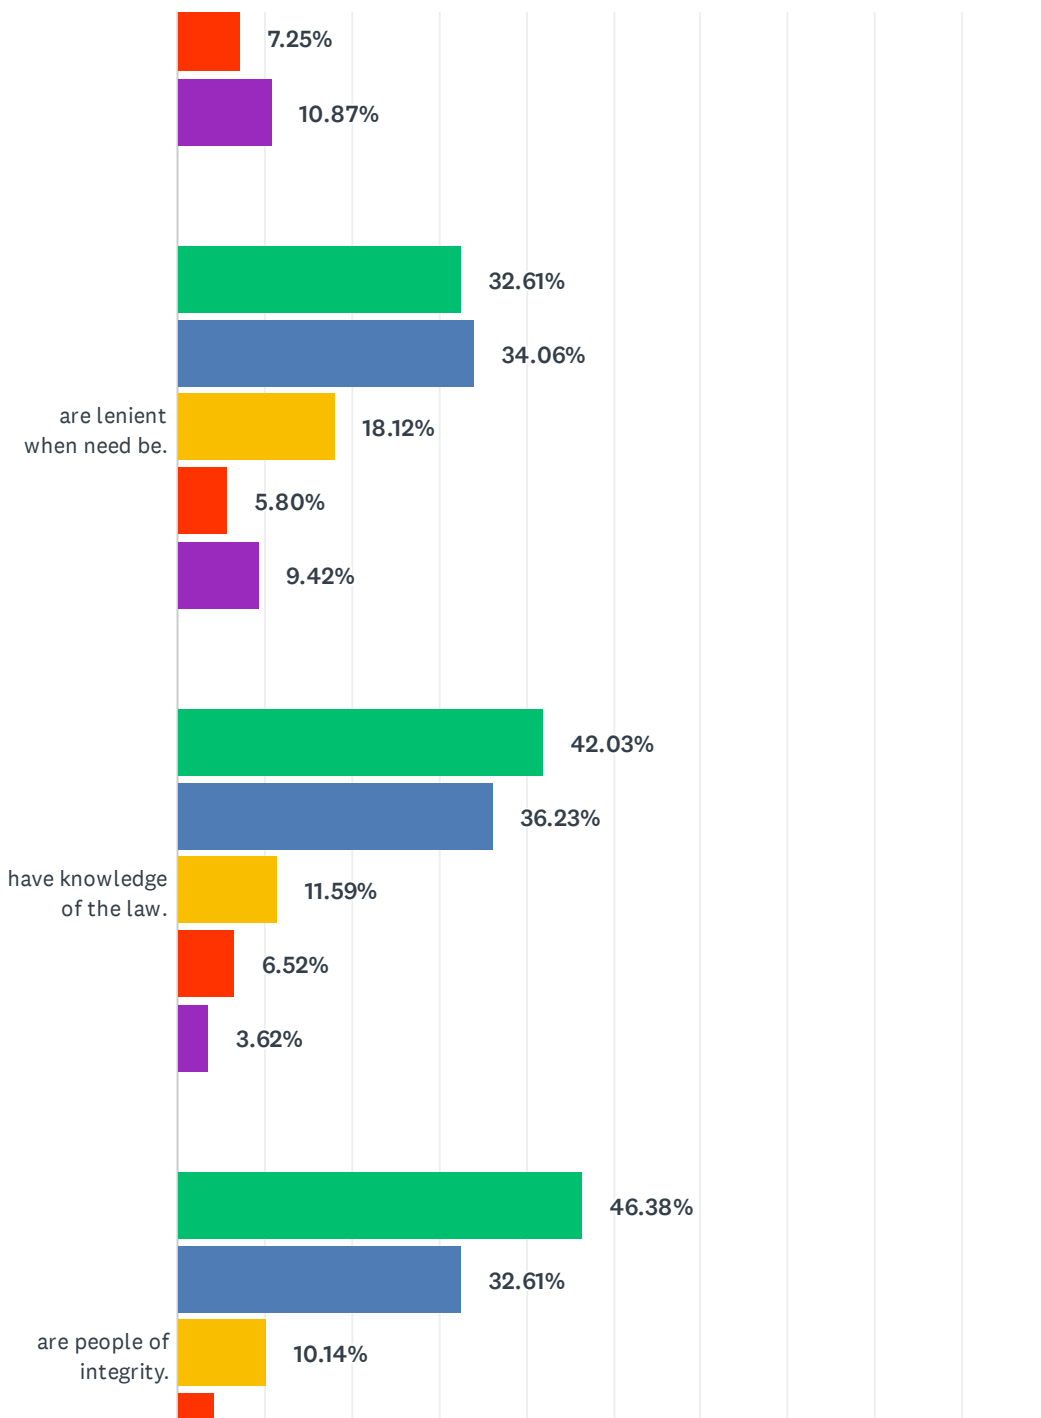

Answered: 138 Skipped: 0

Wilson Police Department-Citizen Survey 2021

Wilson Police Department-Citizen Survey 2021

■ Strongly Ag...
 ■ Agree
 ■ Indifferent
 ■ Disagree
■ Strongly Di...

	STRONGLY AGREE	AGREE	INDIFFERENT	DISAGREE	STRONGLY DISAGREE	TOTAL	WEIGHTED AVERAGE
understands the needs of the citizens.	34.78% 48	39.13% 54	10.87% 15	6.52% 9	8.70% 12	138	0.00
is successful in preventing crime.	23.19% 32	44.93% 62	12.32% 17	7.97% 11	11.59% 16	138	0.00
cares about the law abiding residents of Wilson.	45.65% 63	30.43% 42	11.59% 16	2.17% 3	10.14% 14	138	0.00
helps in providing a safe living environment.	38.41% 53	38.41% 53	5.07% 7	7.97% 11	10.14% 14	138	0.00
is easy to contact.	39.13% 54	40.58% 56	9.42% 13	5.07% 7	5.80% 8	138	0.00
responds quickly when needed.	36.23% 50	31.88% 44	13.77% 19	8.70% 12	9.42% 13	138	0.00

Q3 I believe that the officers themselves...

Answered: 138 Skipped: 0

Wilson Police Department-Citizen Survey 2021

Wilson Police Department-Citizen Survey 2021

Wilson Police Department-Citizen Survey 2021

Wilson Police Department-Citizen Survey 2021

	STRONGLY AGREE	AGREE	INDIFFERENT	DISAGREE	STRONGLY DISAGREE	TOTAL	WEIGHTED AVERAGE
are good at their jobs.	44.20% 61	36.23% 50	7.97% 11	5.80% 8	5.80% 8	138	0.00
are professional.	48.55% 67	31.88% 44	10.14% 14	4.35% 6	5.07% 7	138	0.00
are courteous.	49.28% 68	33.33% 46	7.25% 10	5.07% 7	5.07% 7	138	0.00
are visible within my community.	34.78% 48	38.41% 53	6.52% 9	10.14% 14	10.14% 14	138	0.00
are effective within the school system.	31.88% 44	28.26% 39	32.61% 45	2.90% 4	4.35% 6	138	0.00
are strict when need be.	36.23% 50	34.06% 47	11.59% 16	7.25% 10	10.87% 15	138	0.00
are lenient when need be.	32.61% 45	34.06% 47	18.12% 25	5.80% 8	9.42% 13	138	0.00
have knowledge of the law.	42.03% 58	36.23% 50	11.59% 16	6.52% 9	3.62% 5	138	0.00
are people of integrity.	46.38% 64	32.61% 45	10.14% 14	4.35% 6	6.52% 9	138	0.00
are fair in regards to race.	46.38% 64	29.71% 41	13.77% 19	3.62% 5	6.52% 9	138	0.00