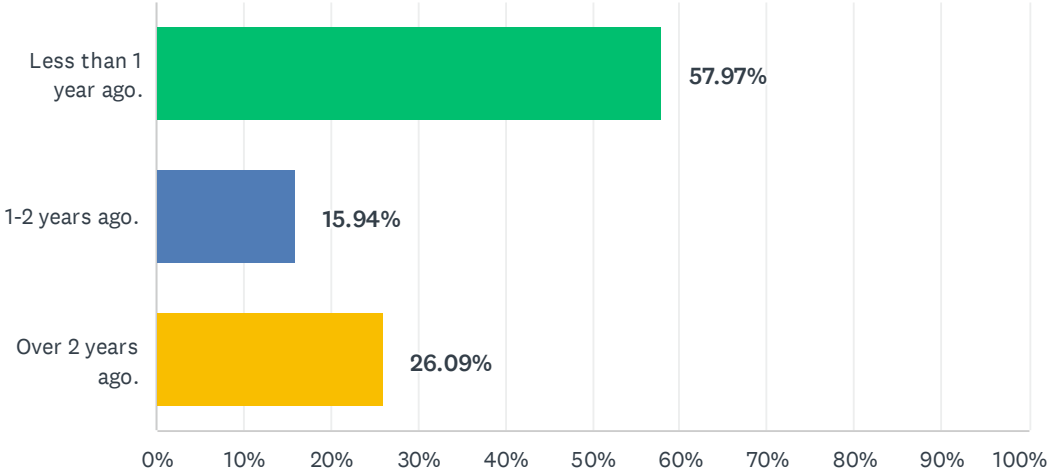

Q8 When was your last contact with the Police Department?

Answered: 138 Skipped: 0

ANSWER CHOICES	RESPONSES	
Less than 1 year ago.	57.97%	80
1-2 years ago.	15.94%	22
Over 2 years ago.	26.09%	36
TOTAL		138