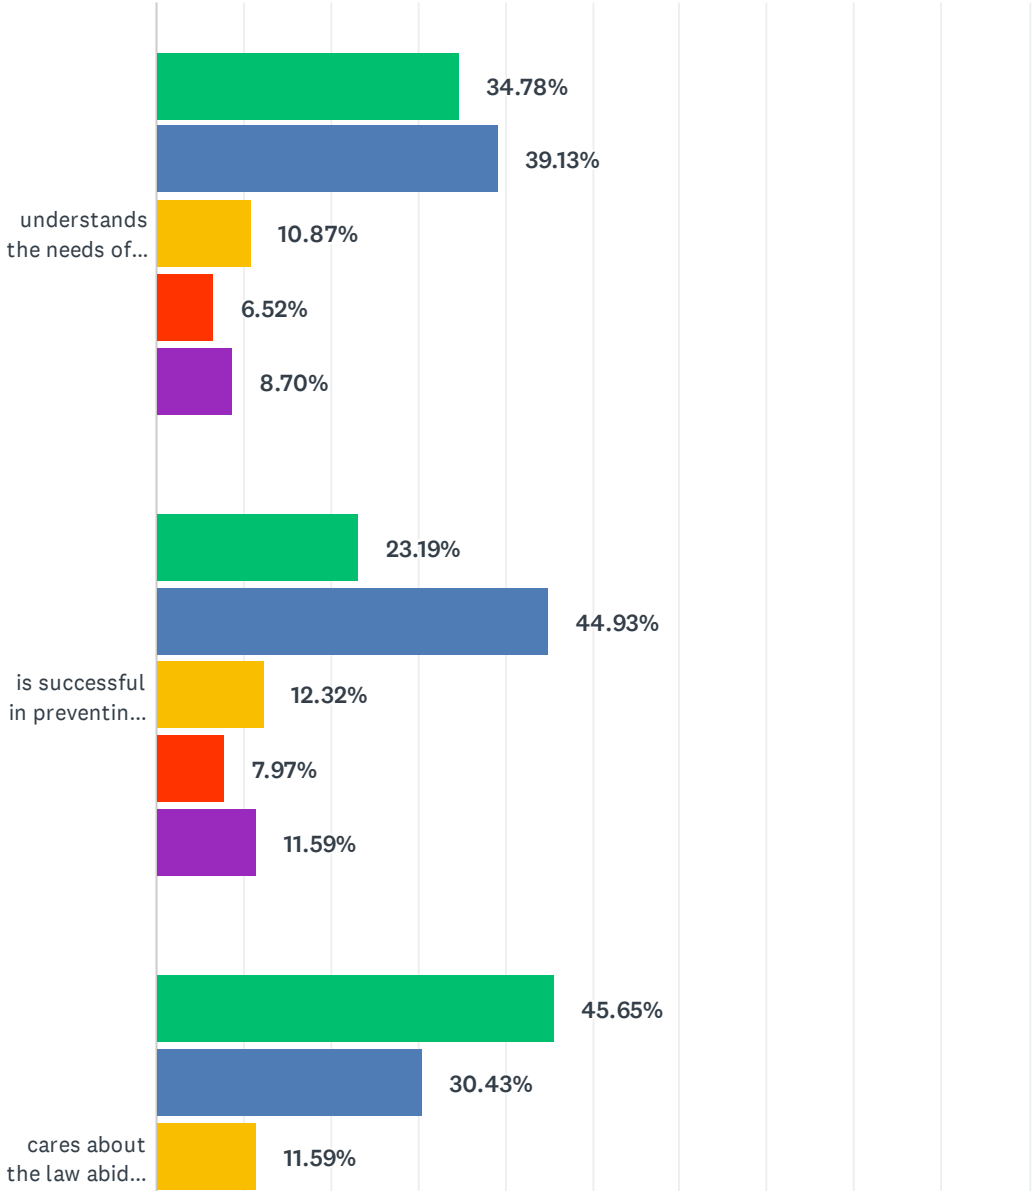

Q1 As a whole I am satisfied with the Wilson Police Department

Answered: 138 Skipped: 0

ANSWER CHOICES	RESPONSES	
Satisfied	79.71%	110
Unsatisfied	20.29%	28
TOTAL		138

Q2 I feel that the Police Department...

Answered: 138 Skipped: 0

Wilson Police Department-Citizen Survey 2021

Wilson Police Department-Citizen Survey 2021

■ Strongly Ag...
 ■ Agree
 ■ Indifferent
 ■ Disagree
■ Strongly Di...

	STRONGLY AGREE	AGREE	INDIFFERENT	DISAGREE	STRONGLY DISAGREE	TOTAL	WEIGHTED AVERAGE
understands the needs of the citizens.	34.78% 48	39.13% 54	10.87% 15	6.52% 9	8.70% 12	138	0.00
is successful in preventing crime.	23.19% 32	44.93% 62	12.32% 17	7.97% 11	11.59% 16	138	0.00
cares about the law abiding residents of Wilson.	45.65% 63	30.43% 42	11.59% 16	2.17% 3	10.14% 14	138	0.00
helps in providing a safe living environment.	38.41% 53	38.41% 53	5.07% 7	7.97% 11	10.14% 14	138	0.00
is easy to contact.	39.13% 54	40.58% 56	9.42% 13	5.07% 7	5.80% 8	138	0.00
responds quickly when needed.	36.23% 50	31.88% 44	13.77% 19	8.70% 12	9.42% 13	138	0.00

Wilson Police Department-Citizen Survey 2021

	STRONGLY AGREE	AGREE	INDIFFERENT	DISAGREE	STRONGLY DISAGREE	TOTAL	WEIGHTED AVERAGE
are good at their jobs.	44.20% 61	36.23% 50	7.97% 11	5.80% 8	5.80% 8	138	0.00
are professional.	48.55% 67	31.88% 44	10.14% 14	4.35% 6	5.07% 7	138	0.00
are courteous.	49.28% 68	33.33% 46	7.25% 10	5.07% 7	5.07% 7	138	0.00
are visible within my community.	34.78% 48	38.41% 53	6.52% 9	10.14% 14	10.14% 14	138	0.00
are effective within the school system.	31.88% 44	28.26% 39	32.61% 45	2.90% 4	4.35% 6	138	0.00
are strict when need be.	36.23% 50	34.06% 47	11.59% 16	7.25% 10	10.87% 15	138	0.00
are lenient when need be.	32.61% 45	34.06% 47	18.12% 25	5.80% 8	9.42% 13	138	0.00
have knowledge of the law.	42.03% 58	36.23% 50	11.59% 16	6.52% 9	3.62% 5	138	0.00
are people of integrity.	46.38% 64	32.61% 45	10.14% 14	4.35% 6	6.52% 9	138	0.00
are fair in regards to race.	46.38% 64	29.71% 41	13.77% 19	3.62% 5	6.52% 9	138	0.00