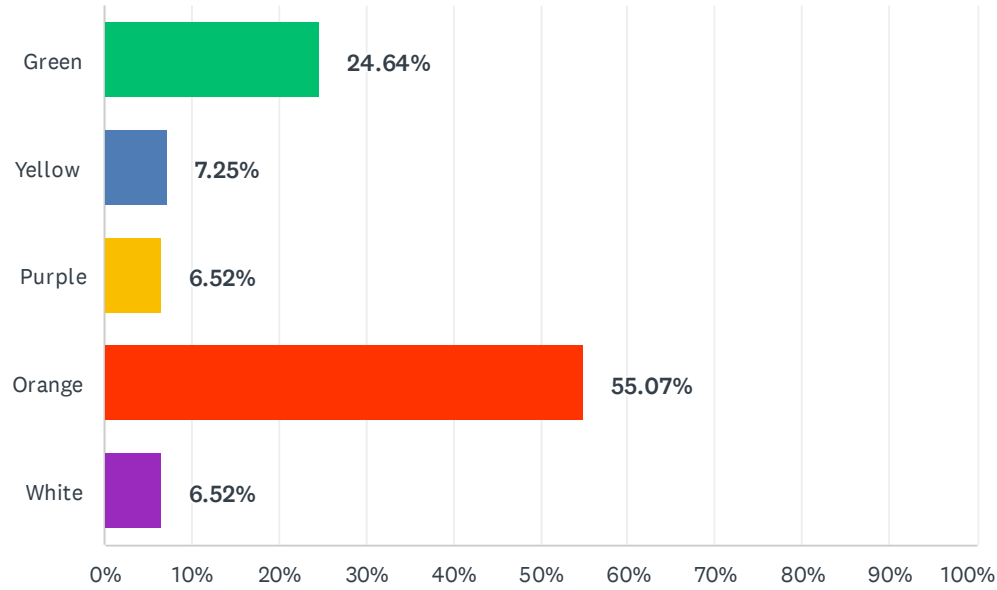

Q10 According to the map above, please select the area in which you live.

Answered: 138 Skipped: 0

ANSWER CHOICES	RESPONSES	
Green	24.64%	34
Yellow	7.25%	10
Purple	6.52%	9
Orange	55.07%	76
White	6.52%	9
TOTAL		138