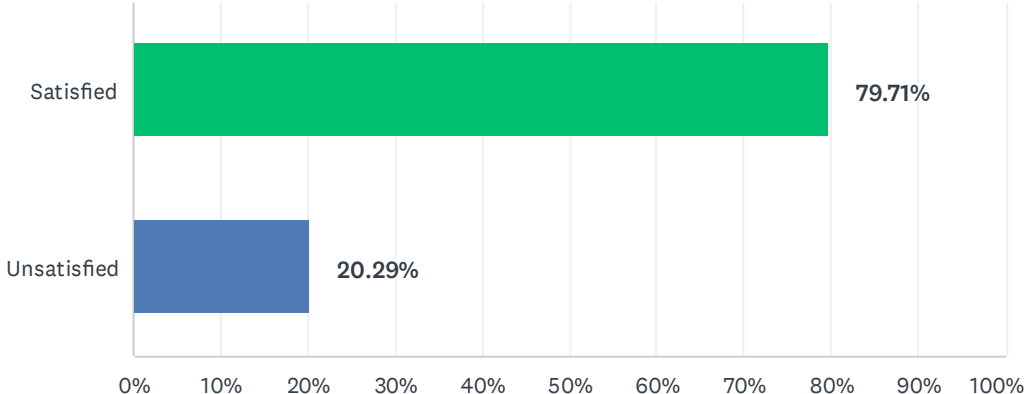

Q1 As a whole I am satisfied with the Wilson Police Department

Answered: 138 Skipped: 0

ANSWER CHOICES	RESPONSES	
Satisfied	79.71%	110
Unsatisfied	20.29%	28
TOTAL		138

Q2 I feel that the Police Department...

Answered: 138 Skipped: 0

Wilson Police Department-Citizen Survey 2021

Wilson Police Department-Citizen Survey 2021

■ Strongly Ag...
 ■ Agree
 ■ Indifferent
 ■ Disagree
■ Strongly Di...

	STRONGLY AGREE	AGREE	INDIFFERENT	DISAGREE	STRONGLY DISAGREE	TOTAL	WEIGHTED AVERAGE
understands the needs of the citizens.	34.78% 48	39.13% 54	10.87% 15	6.52% 9	8.70% 12	138	0.00
is successful in preventing crime.	23.19% 32	44.93% 62	12.32% 17	7.97% 11	11.59% 16	138	0.00
cares about the law abiding residents of Wilson.	45.65% 63	30.43% 42	11.59% 16	2.17% 3	10.14% 14	138	0.00
helps in providing a safe living environment.	38.41% 53	38.41% 53	5.07% 7	7.97% 11	10.14% 14	138	0.00
is easy to contact.	39.13% 54	40.58% 56	9.42% 13	5.07% 7	5.80% 8	138	0.00
responds quickly when needed.	36.23% 50	31.88% 44	13.77% 19	8.70% 12	9.42% 13	138	0.00