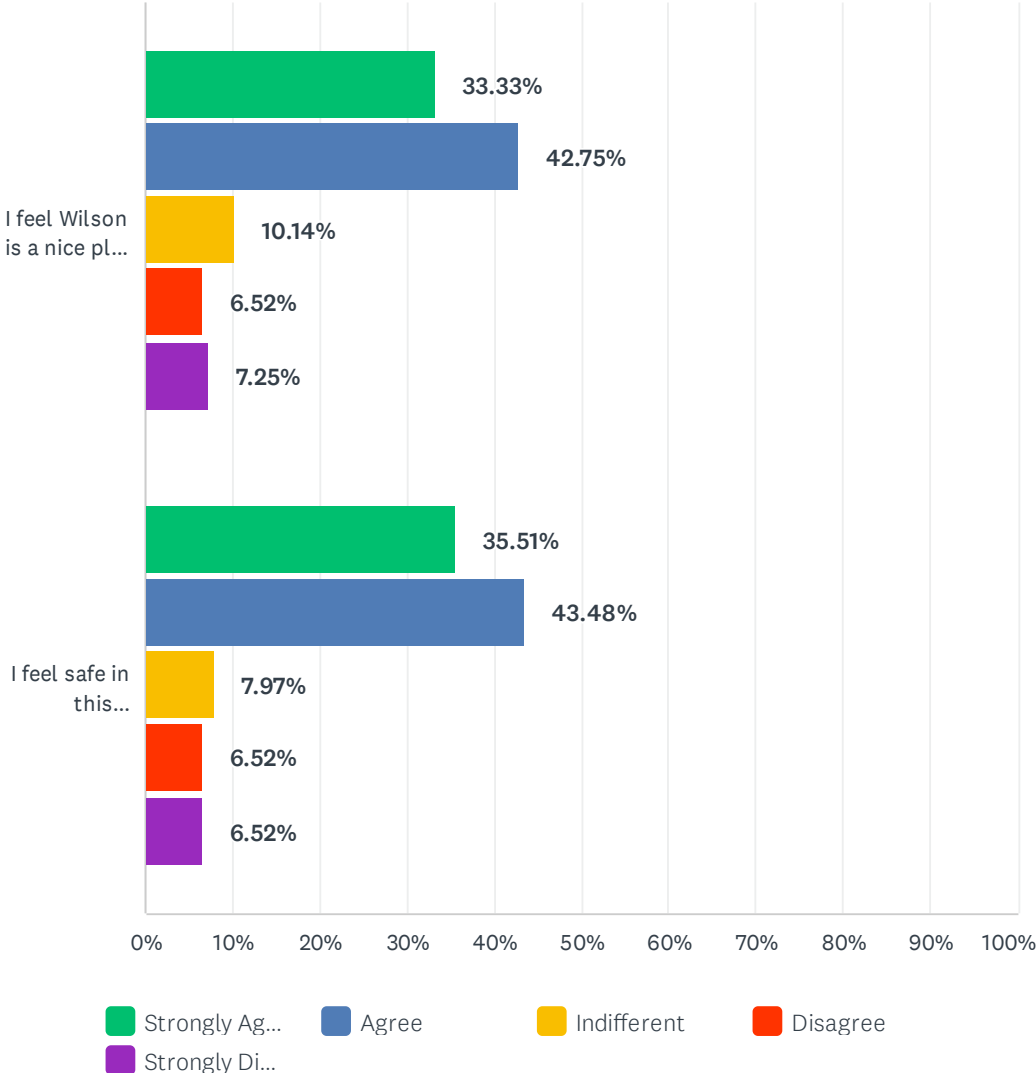

Q4 In general...

Answered: 138 Skipped: 0