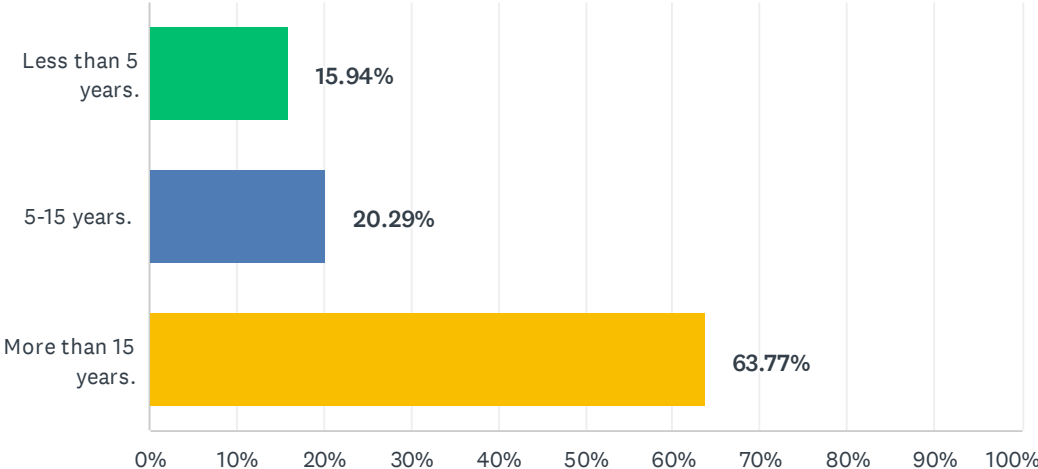

Wilson Police Department-Citizen Survey 2021

	STRONGLY AGREE	AGREE	INDIFFERENT	DISAGREE	STRONGLY DISAGREE	TOTAL	WEIGHTED AVERAGE
are good at their jobs.	44.20% 61	36.23% 50	7.97% 11	5.80% 8	5.80% 8	138	0.00
are professional.	48.55% 67	31.88% 44	10.14% 14	4.35% 6	5.07% 7	138	0.00
are courteous.	49.28% 68	33.33% 46	7.25% 10	5.07% 7	5.07% 7	138	0.00
are visible within my community.	34.78% 48	38.41% 53	6.52% 9	10.14% 14	10.14% 14	138	0.00
are effective within the school system.	31.88% 44	28.26% 39	32.61% 45	2.90% 4	4.35% 6	138	0.00
are strict when need be.	36.23% 50	34.06% 47	11.59% 16	7.25% 10	10.87% 15	138	0.00
are lenient when need be.	32.61% 45	34.06% 47	18.12% 25	5.80% 8	9.42% 13	138	0.00
have knowledge of the law.	42.03% 58	36.23% 50	11.59% 16	6.52% 9	3.62% 5	138	0.00
are people of integrity.	46.38% 64	32.61% 45	10.14% 14	4.35% 6	6.52% 9	138	0.00
are fair in regards to race.	46.38% 64	29.71% 41	13.77% 19	3.62% 5	6.52% 9	138	0.00

Q4 In general...

Answered: 138 Skipped: 0

Wilson Police Department-Citizen Survey 2021

	STRONGLY AGREE	AGREE	INDIFFERENT	DISAGREE	STRONGLY DISAGREE	TOTAL	WEIGHTED AVERAGE
I feel Wilson is a nice place to live.	33.33% 46	42.75% 59	10.14% 14	6.52% 9	7.25% 10	138	0.00
I feel safe in this neighborhood/part of town	35.51% 49	43.48% 60	7.97% 11	6.52% 9	6.52% 9	138	0.00

Q5 How long have you lived in Wilson?

Answered: 138 Skipped: 0

ANSWER CHOICES	RESPONSES	
Less than 5 years.	15.94%	22
5-15 years.	20.29%	28
More than 15 years.	63.77%	88
TOTAL		138

Q6 What is your age range?