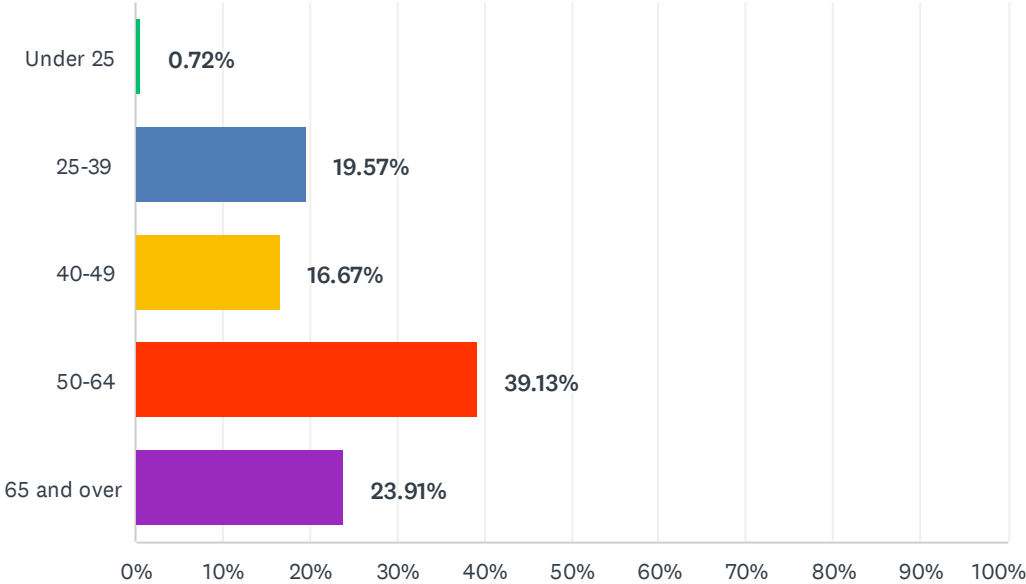

Q4 In general...

Answered: 138 Skipped: 0

Wilson Police Department-Citizen Survey 2021

	STRONGLY AGREE	AGREE	INDIFFERENT	DISAGREE	STRONGLY DISAGREE	TOTAL	WEIGHTED AVERAGE
I feel Wilson is a nice place to live.	33.33% 46	42.75% 59	10.14% 14	6.52% 9	7.25% 10	138	0.00
I feel safe in this neighborhood/part of town	35.51% 49	43.48% 60	7.97% 11	6.52% 9	6.52% 9	138	0.00

Q5 How long have you lived in Wilson?

Answered: 138 Skipped: 0

ANSWER CHOICES	RESPONSES	
Less than 5 years.	15.94%	22
5-15 years.	20.29%	28
More than 15 years.	63.77%	88
TOTAL		138

Q6 What is your age range?

Answered: 138 Skipped: 0

ANSWER CHOICES	RESPONSES	
Under 25	0.72%	1
25-39	19.57%	27
40-49	16.67%	23
50-64	39.13%	54
65 and over	23.91%	33
TOTAL		138

Q7 What age children, if any, do you have living in your home? (Check all that apply)