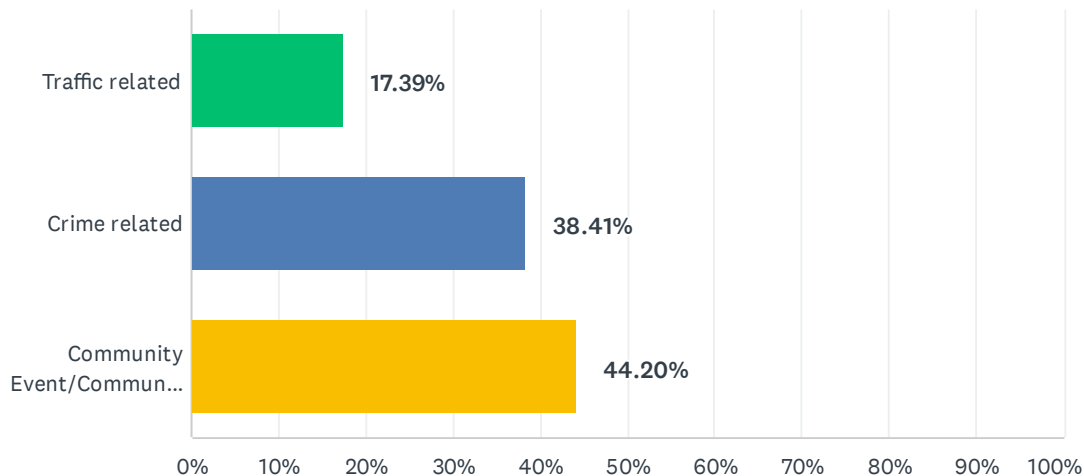

Answered: 138 Skipped: 0

ANSWER CHOICES	RESPONSES	
Under 25	0.72%	1
25-39	19.57%	27
40-49	16.67%	23
50-64	39.13%	54
65 and over	23.91%	33
TOTAL		138

Q7 What age children, if any, do you have living in your home? (Check all that apply)

Answered: 60 Skipped: 78

ANSWER CHOICES	RESPONSES	
Infant	8.33%	5
Preschool	16.67%	10
Elementary & Middle School	55.00%	33
High School & above	55.00%	33
Total Respondents: 60		

Q8 When was your last contact with the Police Department?

Answered: 138 Skipped: 0

ANSWER CHOICES	RESPONSES	
Less than 1 year ago.	57.97%	80
1-2 years ago.	15.94%	22
Over 2 years ago.	26.09%	36
TOTAL		138

Q9 Which best describes your last contact with the Wilson Police Department?

Answered: 138 Skipped: 0

ANSWER CHOICES	RESPONSES	
Traffic related	17.39%	24
Crime related	38.41%	53
Community Event/Community Meeting	44.20%	61
TOTAL		138

Q10 According to the map above, please select the area in which you live.