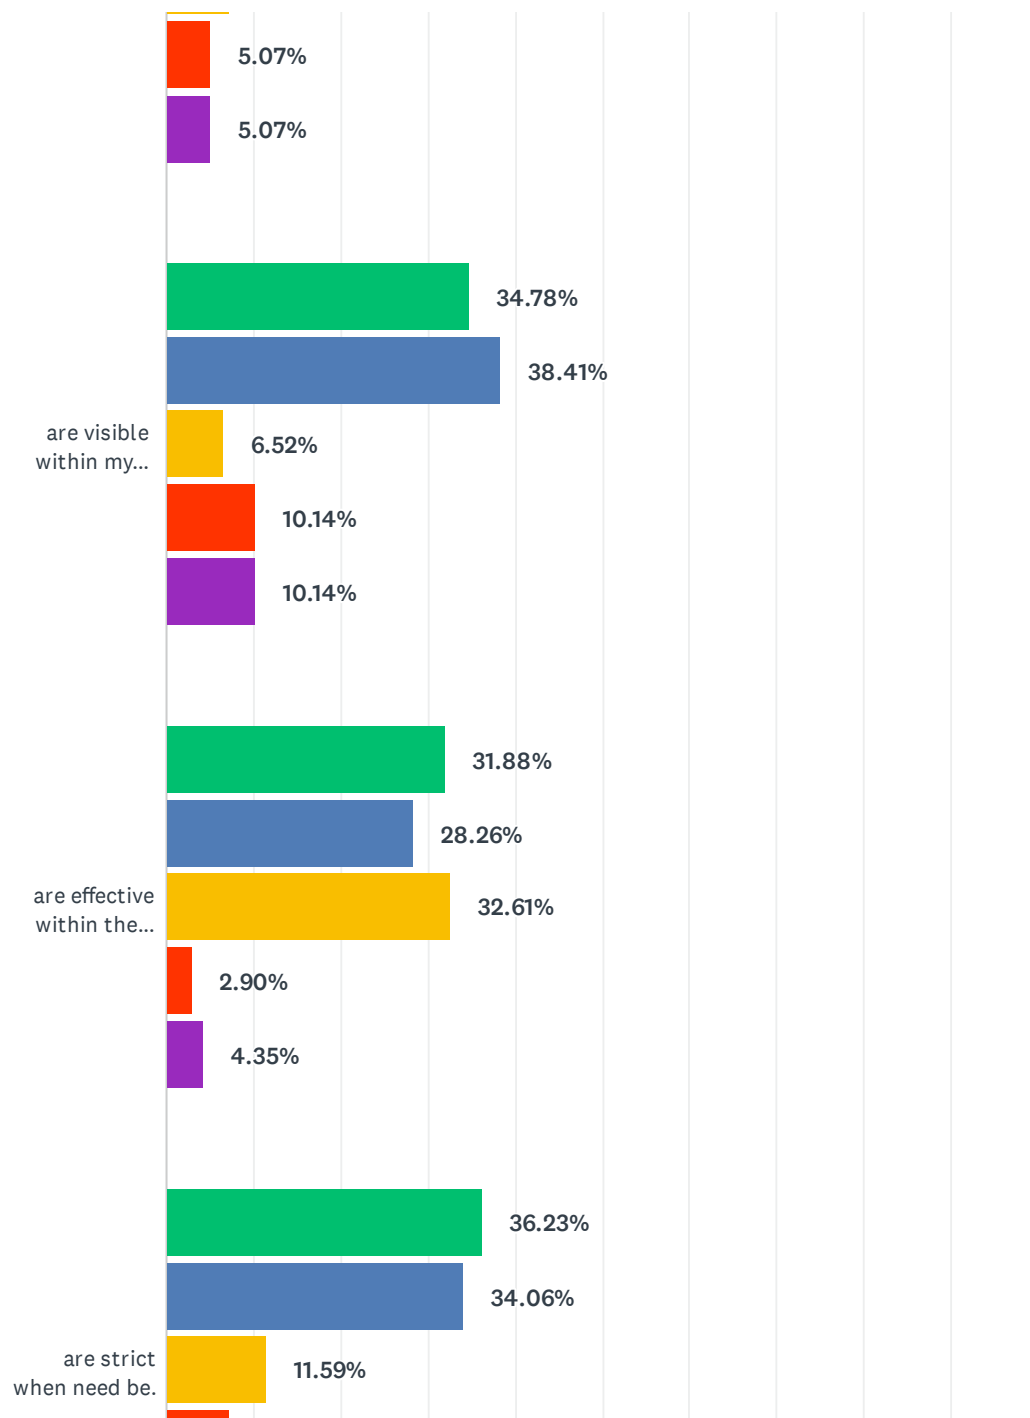

Answered: 138 Skipped: 0

Wilson Police Department-Citizen Survey 2021

Wilson Police Department-Citizen Survey 2021

■ Strongly Ag...
 ■ Agree
 ■ Indifferent
 ■ Disagree
■ Strongly Di...

	STRONGLY AGREE	AGREE	INDIFFERENT	DISAGREE	STRONGLY DISAGREE	TOTAL	WEIGHTED AVERAGE
understands the needs of the citizens.	34.78% 48	39.13% 54	10.87% 15	6.52% 9	8.70% 12	138	0.00
is successful in preventing crime.	23.19% 32	44.93% 62	12.32% 17	7.97% 11	11.59% 16	138	0.00
cares about the law abiding residents of Wilson.	45.65% 63	30.43% 42	11.59% 16	2.17% 3	10.14% 14	138	0.00
helps in providing a safe living environment.	38.41% 53	38.41% 53	5.07% 7	7.97% 11	10.14% 14	138	0.00
is easy to contact.	39.13% 54	40.58% 56	9.42% 13	5.07% 7	5.80% 8	138	0.00
responds quickly when needed.	36.23% 50	31.88% 44	13.77% 19	8.70% 12	9.42% 13	138	0.00

Q3 I believe that the officers themselves...

Answered: 138 Skipped: 0

Wilson Police Department-Citizen Survey 2021

Wilson Police Department-Citizen Survey 2021

Wilson Police Department-Citizen Survey 2021

Wilson Police Department-Citizen Survey 2021

	STRONGLY AGREE	AGREE	INDIFFERENT	DISAGREE	STRONGLY DISAGREE	TOTAL	WEIGHTED AVERAGE
are good at their jobs.	44.20% 61	36.23% 50	7.97% 11	5.80% 8	5.80% 8	138	0.00
are professional.	48.55% 67	31.88% 44	10.14% 14	4.35% 6	5.07% 7	138	0.00
are courteous.	49.28% 68	33.33% 46	7.25% 10	5.07% 7	5.07% 7	138	0.00
are visible within my community.	34.78% 48	38.41% 53	6.52% 9	10.14% 14	10.14% 14	138	0.00
are effective within the school system.	31.88% 44	28.26% 39	32.61% 45	2.90% 4	4.35% 6	138	0.00
are strict when need be.	36.23% 50	34.06% 47	11.59% 16	7.25% 10	10.87% 15	138	0.00
are lenient when need be.	32.61% 45	34.06% 47	18.12% 25	5.80% 8	9.42% 13	138	0.00
have knowledge of the law.	42.03% 58	36.23% 50	11.59% 16	6.52% 9	3.62% 5	138	0.00
are people of integrity.	46.38% 64	32.61% 45	10.14% 14	4.35% 6	6.52% 9	138	0.00
are fair in regards to race.	46.38% 64	29.71% 41	13.77% 19	3.62% 5	6.52% 9	138	0.00