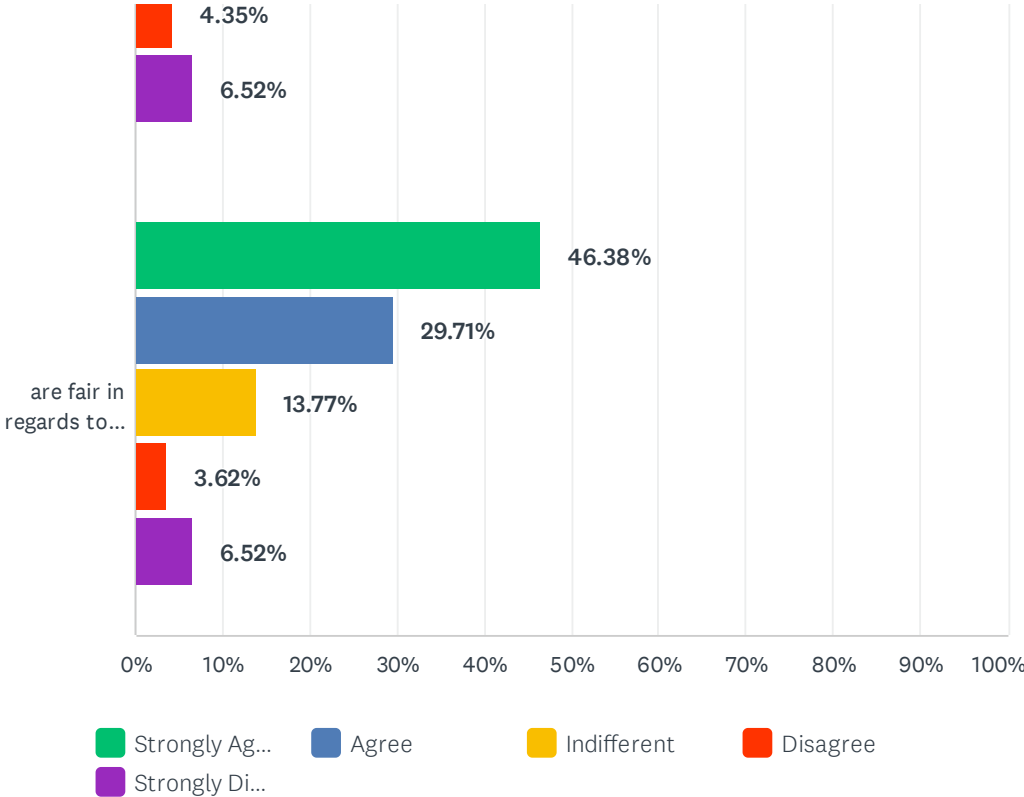

Answered: 138 Skipped: 0

Wilson Police Department-Citizen Survey 2021

Wilson Police Department-Citizen Survey 2021

■ Strongly Ag...
 ■ Agree
 ■ Indifferent
 ■ Disagree
■ Strongly Di...

	STRONGLY AGREE	AGREE	INDIFFERENT	DISAGREE	STRONGLY DISAGREE	TOTAL	WEIGHTED AVERAGE
understands the needs of the citizens.	34.78% 48	39.13% 54	10.87% 15	6.52% 9	8.70% 12	138	0.00
is successful in preventing crime.	23.19% 32	44.93% 62	12.32% 17	7.97% 11	11.59% 16	138	0.00
cares about the law abiding residents of Wilson.	45.65% 63	30.43% 42	11.59% 16	2.17% 3	10.14% 14	138	0.00
helps in providing a safe living environment.	38.41% 53	38.41% 53	5.07% 7	7.97% 11	10.14% 14	138	0.00
is easy to contact.	39.13% 54	40.58% 56	9.42% 13	5.07% 7	5.80% 8	138	0.00
responds quickly when needed.	36.23% 50	31.88% 44	13.77% 19	8.70% 12	9.42% 13	138	0.00

Q3 I believe that the officers themselves...

Answered: 138 Skipped: 0

Wilson Police Department-Citizen Survey 2021

Wilson Police Department-Citizen Survey 2021

Wilson Police Department-Citizen Survey 2021

Wilson Police Department-Citizen Survey 2021

	STRONGLY AGREE	AGREE	INDIFFERENT	DISAGREE	STRONGLY DISAGREE	TOTAL	WEIGHTED AVERAGE
are good at their jobs.	44.20% 61	36.23% 50	7.97% 11	5.80% 8	5.80% 8	138	0.00
are professional.	48.55% 67	31.88% 44	10.14% 14	4.35% 6	5.07% 7	138	0.00
are courteous.	49.28% 68	33.33% 46	7.25% 10	5.07% 7	5.07% 7	138	0.00
are visible within my community.	34.78% 48	38.41% 53	6.52% 9	10.14% 14	10.14% 14	138	0.00
are effective within the school system.	31.88% 44	28.26% 39	32.61% 45	2.90% 4	4.35% 6	138	0.00
are strict when need be.	36.23% 50	34.06% 47	11.59% 16	7.25% 10	10.87% 15	138	0.00
are lenient when need be.	32.61% 45	34.06% 47	18.12% 25	5.80% 8	9.42% 13	138	0.00
have knowledge of the law.	42.03% 58	36.23% 50	11.59% 16	6.52% 9	3.62% 5	138	0.00
are people of integrity.	46.38% 64	32.61% 45	10.14% 14	4.35% 6	6.52% 9	138	0.00
are fair in regards to race.	46.38% 64	29.71% 41	13.77% 19	3.62% 5	6.52% 9	138	0.00