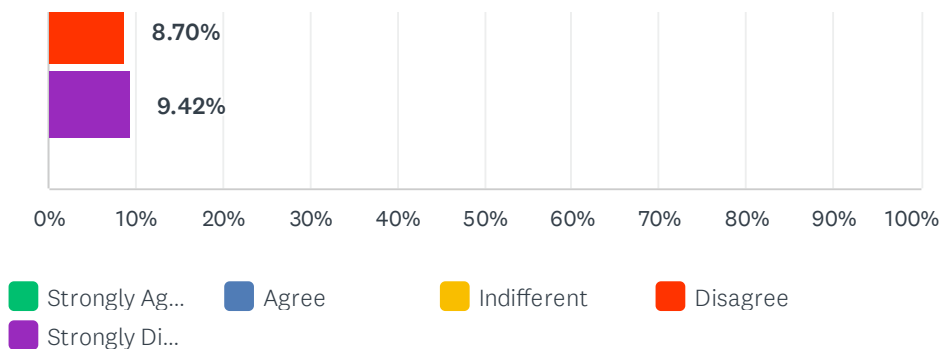

Q1 As a whole I am satisfied with the Wilson Police Department

Answered: 138 Skipped: 0

ANSWER CHOICES	RESPONSES	
Satisfied	79.71%	110
Unsatisfied	20.29%	28
TOTAL		138

Q2 I feel that the Police Department...

Answered: 138 Skipped: 0

Wilson Police Department-Citizen Survey 2021

Wilson Police Department-Citizen Survey 2021

■ Strongly Ag...
 ■ Agree
 ■ Indifferent
 ■ Disagree
■ Strongly Di...

	STRONGLY AGREE	AGREE	INDIFFERENT	DISAGREE	STRONGLY DISAGREE	TOTAL	WEIGHTED AVERAGE
understands the needs of the citizens.	34.78% 48	39.13% 54	10.87% 15	6.52% 9	8.70% 12	138	0.00
is successful in preventing crime.	23.19% 32	44.93% 62	12.32% 17	7.97% 11	11.59% 16	138	0.00
cares about the law abiding residents of Wilson.	45.65% 63	30.43% 42	11.59% 16	2.17% 3	10.14% 14	138	0.00
helps in providing a safe living environment.	38.41% 53	38.41% 53	5.07% 7	7.97% 11	10.14% 14	138	0.00
is easy to contact.	39.13% 54	40.58% 56	9.42% 13	5.07% 7	5.80% 8	138	0.00
responds quickly when needed.	36.23% 50	31.88% 44	13.77% 19	8.70% 12	9.42% 13	138	0.00

Wilson Police Department-Citizen Survey 2021

	STRONGLY AGREE	AGREE	INDIFFERENT	DISAGREE	STRONGLY DISAGREE	TOTAL	WEIGHTED AVERAGE
are good at their jobs.	44.20% 61	36.23% 50	7.97% 11	5.80% 8	5.80% 8	138	0.00
are professional.	48.55% 67	31.88% 44	10.14% 14	4.35% 6	5.07% 7	138	0.00
are courteous.	49.28% 68	33.33% 46	7.25% 10	5.07% 7	5.07% 7	138	0.00
are visible within my community.	34.78% 48	38.41% 53	6.52% 9	10.14% 14	10.14% 14	138	0.00
are effective within the school system.	31.88% 44	28.26% 39	32.61% 45	2.90% 4	4.35% 6	138	0.00
are strict when need be.	36.23% 50	34.06% 47	11.59% 16	7.25% 10	10.87% 15	138	0.00
are lenient when need be.	32.61% 45	34.06% 47	18.12% 25	5.80% 8	9.42% 13	138	0.00
have knowledge of the law.	42.03% 58	36.23% 50	11.59% 16	6.52% 9	3.62% 5	138	0.00
are people of integrity.	46.38% 64	32.61% 45	10.14% 14	4.35% 6	6.52% 9	138	0.00
are fair in regards to race.	46.38% 64	29.71% 41	13.77% 19	3.62% 5	6.52% 9	138	0.00